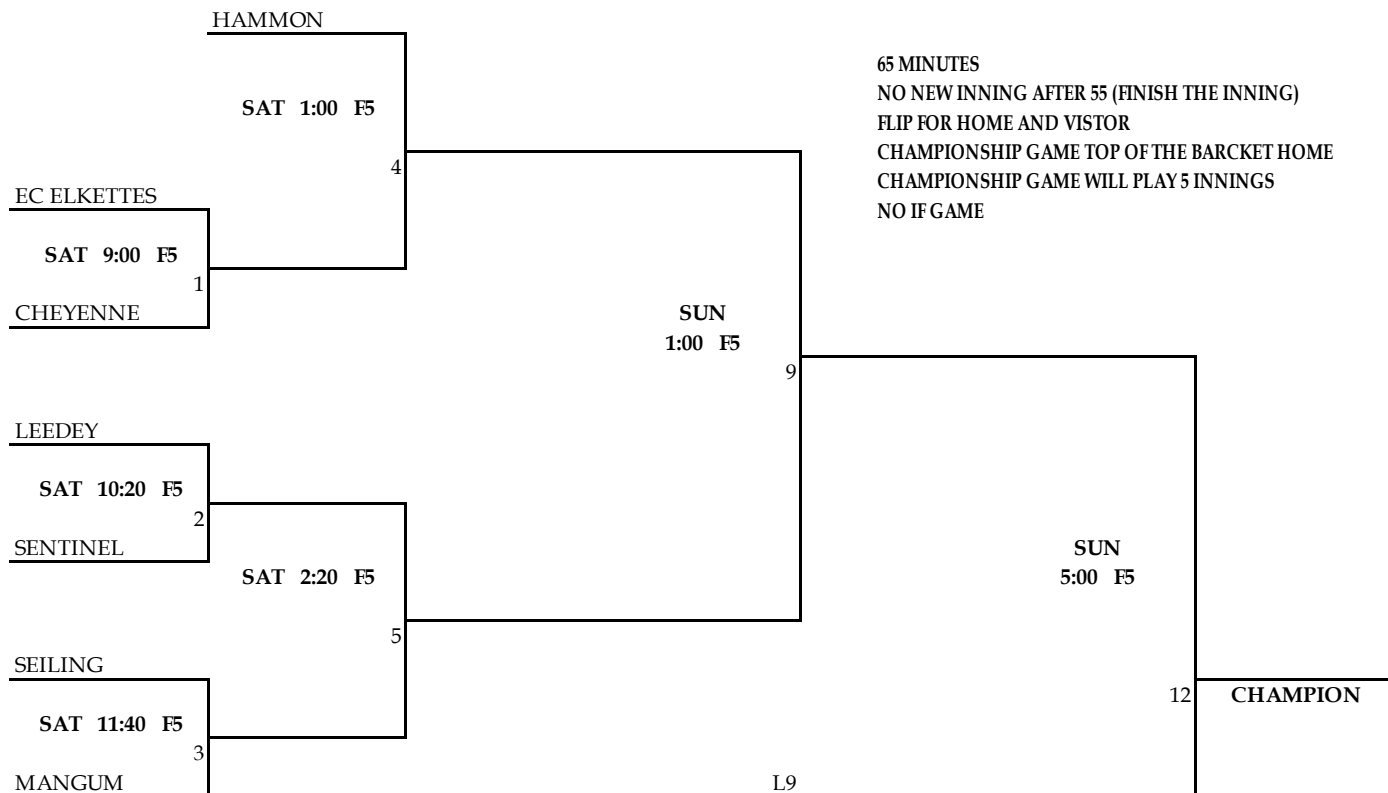

Winner's Bracket

65 MINUTES
 NO NEW INNING AFTER 55 (FINISH THE INNING)
 FLIP FOR HOME AND VISTOR
 CHAMPIONSHIP GAME TOP OF THE BARCKET HOME
 CHAMPIONSHIP GAME WILL PLAY 5 INNINGS
 NO IF GAME

Loser's Bracket