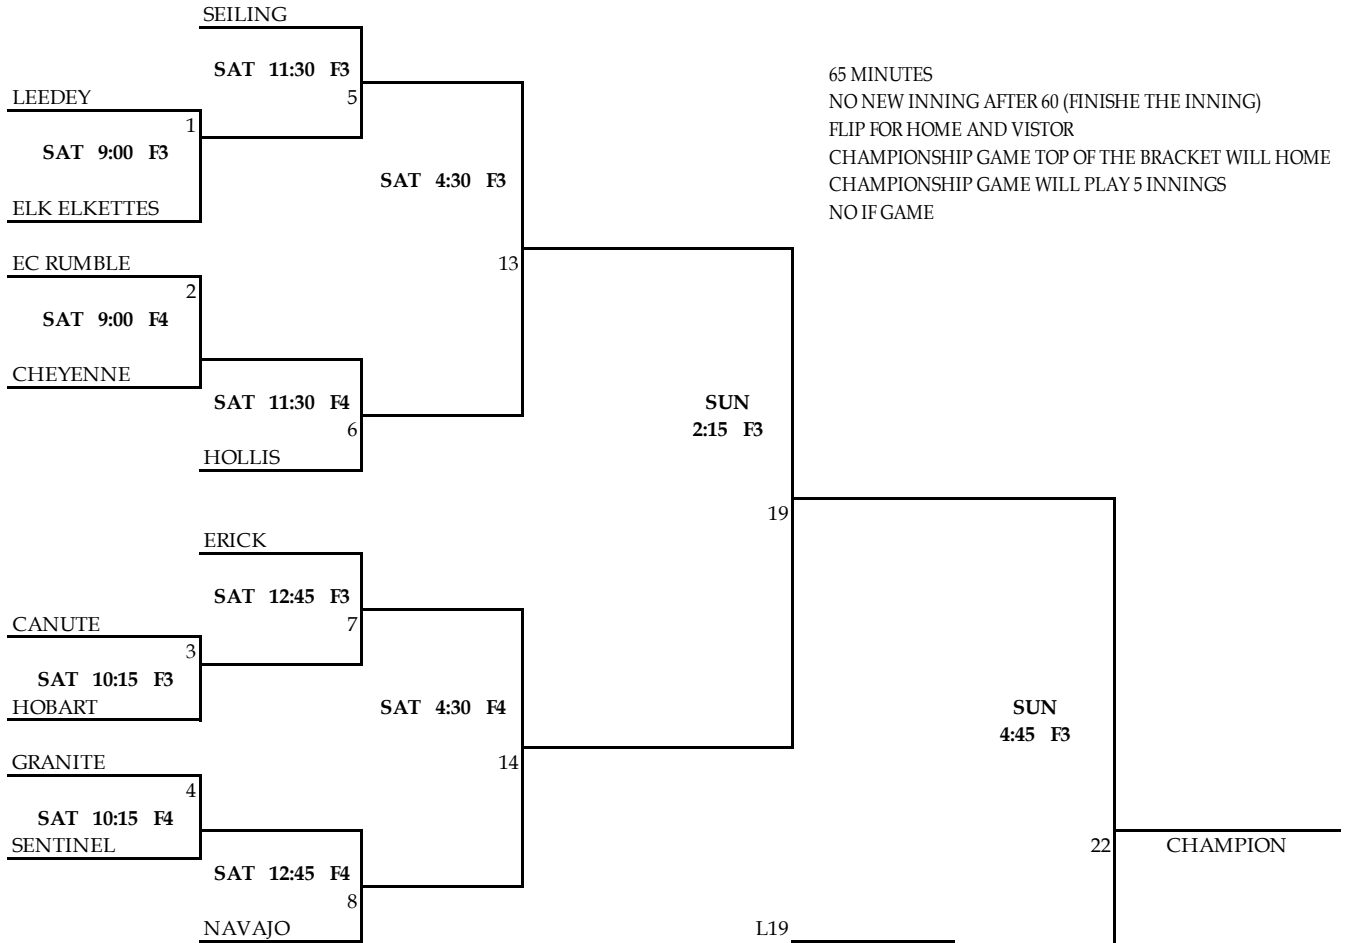

Winner's Bracket

65 MINUTES
 NO NEW INNING AFTER 60 (FINISHE THE INNING)
 FLIP FOR HOME AND VISTOR
 CHAMPIONSHIP GAME TOP OF THE BRACKET WILL HOME
 CHAMPIONSHIP GAME WILL PLAY 5 INNINGS
 NO IF GAME

Loser's Bracket